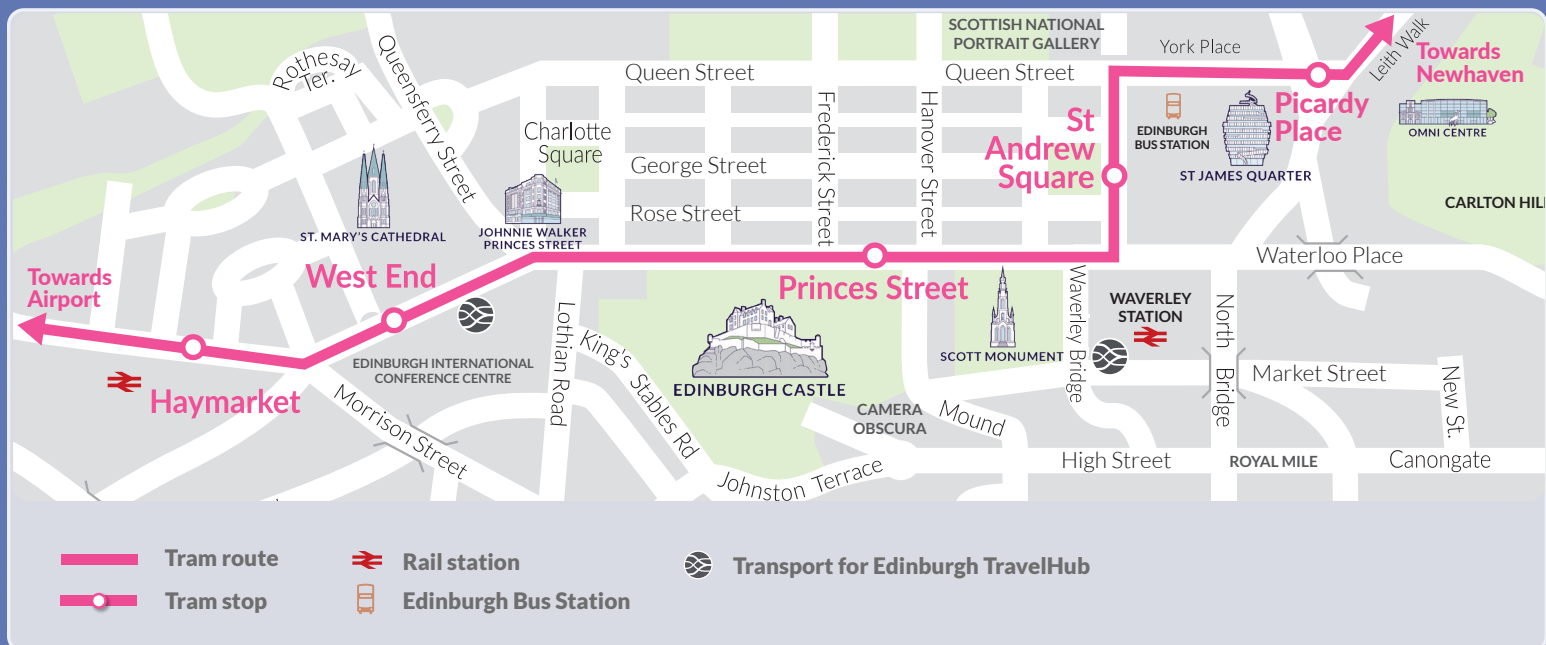

ACPRC delegates get 10% off tram tickets!

Buy any ticket from edinburghticket.com and use code **ACPRC** at the checkout.

Flying into Edinburgh Airport?

Airport Tickets

	Adult	Child (Age 5-15)	Family (up to 2 adults and 3 children)
Single A single journey to/from Edinburgh Airport	£7.00 £6.30	£3.50 £3.15	-
Open Return Open return journey to/from Edinburgh Airport	£9.00 £8.10	£4.80 £4.32	£25.00 £22.50
3 Day Multi-Day Airport Return + Unlimited travel for 3 pre-selected days	£18.00 £16.20	£9.00 £8.10	£45.00 £40.50
4 Day Multi-Day Airport Return + Unlimited travel for 4 pre-selected days	£20.00 £18.00	£10.00 £9.00	£50.00 £45.00
5 Day Multi-Day Airport Return + Unlimited travel for 5 pre-selected days	£22.00 £19.80	£11.00 £9.90	£55.00 £49.50

Arriving by train into Waverley or Haymarket?

City Tickets

	Adult	Child (Age 5-15)	Family (up to 2 adults and 3 children)
3 Day Multi-Day Unlimited City Zone travel for 3 pre-selected days	£10.00 £9.00	£5.00 £4.50	£22.00 £19.80
4 Day Multi-Day Unlimited City Zone travel for 4 pre-selected days	£13.00 £11.70	£6.50 £5.85	£28.00 £25.20
5 Day Multi-Day Unlimited City Zone travel for 5 pre-selected days	£15.00 £13.50	£7.50 £6.75	£34.00 £30.60